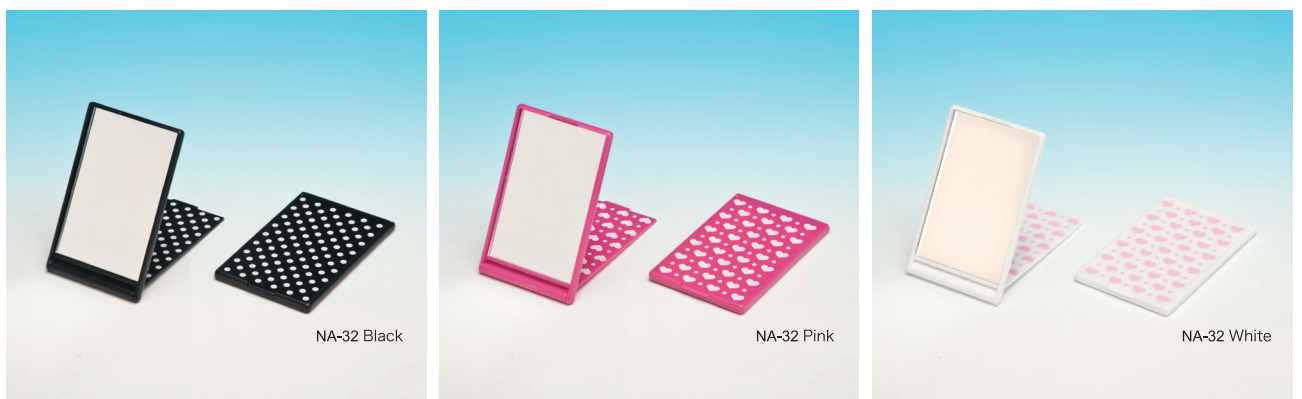

The patented Napure Mirror (Japanese Patent No. 3732490)

Napure Mirror, Gloss and reflection proved by the patent

A high-class mirror more excellent than others to reflect the real color of your skin as seen by others

High Class Mirror

Slim & Light Compact Mirror made of Napure Mirror **SLIM & LIGHT COMPACT MIRROR**

Product name	Item Code.	Suggested retail price	Size	Color	JAN	Quantity per carton	Material
SLIM & LIGHT COMPACT Napure Mirror (M)	NA-18	¥700 and tax	104mm×130mm×4.5mm	Metallic silver	771346	180	[Frame]ABS resin [Mirror]Napure Mirror
				Metallic red	771353		
				Metallic black	771360		
SLIM & LIGHT COMPACT Napure Mirror (L)	NA-19	¥900 and tax	124mm×160mm×4.5mm	Metallic silver	771377	120	[Frame]ABS resin [Mirror]Napure Mirror
				Metallic red	771384		
				Metallic black	771391		

napure Ultraslim & Ultralight

So cute! Miniature Compact Mirror **COMPACT Napure Mirror MINI**

Cute Compact Mirror Made of Napure Mirror, MINI! **COMPACT Napure Mirror, MINI**

Product name	Item Code.	Suggested retail price	Size	Color	JAN	Quantity per carton	Material
COMPACT Napure Mirror, MINI	NA-32	¥380 and tax	[Product]53mm×85mm×5.5mm	Black	773036	240	[Frame]PS resin [Mirror]Napure Mirror
			[Gross weight]56mm×117mm×8mm	Pink	773043		
			[Weight]27g(Net weight) / 30g(Gross weight)	White	773050		