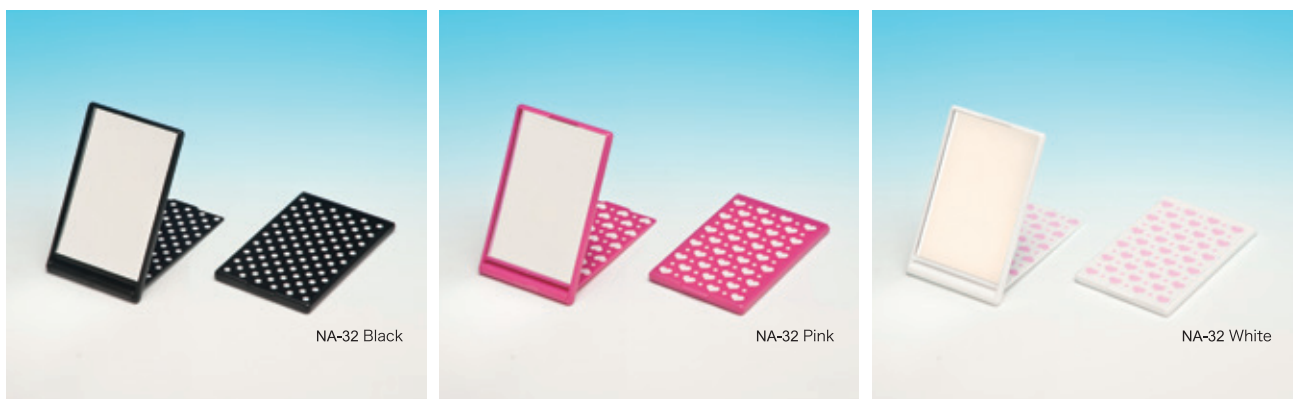

The patented Napure Mirror (Japanese Patent No. 3732490)

# Napure Mirror, Gloss and reflection proved by the patent

A high-class mirror more excellent than others to reflect the real color of your skin as seen by others

High Class Mirror

## Slim & Light Compact Mirror made of Napure Mirror **SLIM & LIGHT COMPACT MIRROR**

Product name	Item Code.	Suggested retail price	Size	Color	JAN	Quantity per carton	Material
SLIM & LIGHT COMPACT Napure Mirror (M)	NA-18	¥800 and tax	104mm×130mm×4.5mm	Metallic silver	771346	180	[Frame]ABS resin [Mirror]Napure Mirror
				Metallic red	771353		
SLIM & LIGHT COMPACT Napure Mirror (L)	NA-19	¥1,000 and tax	124mm×160mm×4.5mm	Metallic silver	771377	120	[Frame]ABS resin [Mirror]Napure Mirror
				Metallic red	771384		
				Metallic black	771391		

## Cute Compact Mirror Made of Napure Mirror, MINI! **COMPACT Napure Mirror, MINI**

Product name	Item Code.	Suggested retail price	Size	Color	JAN	Quantity per carton	Material
COMPACT Napure Mirror, MINI	NA-32	¥380 and tax	[Product]53mm×85mm×5.5mm [Gross weight]56mm×117mm×8mm [Weight]27g(Net weight) / 30g(Gross weight)	Black	773036	240	[Frame]PS resin [Mirror]Napure Mirror
				Pink	773043		
				White	773050		