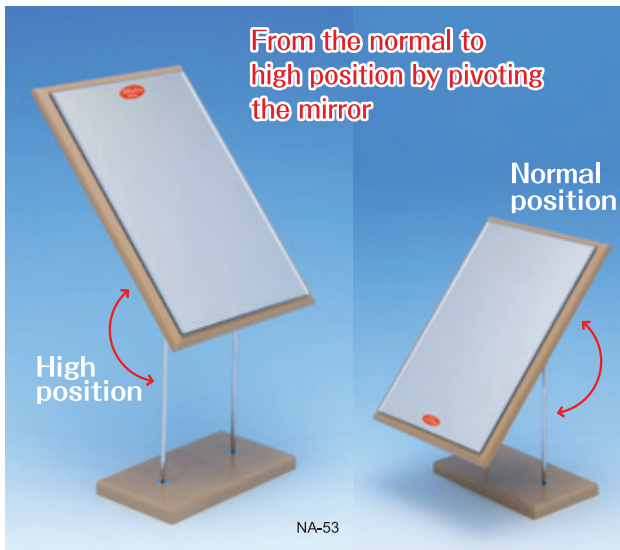

MAGNIFICATION ② Slant adjustable

*The 2x magnification mirror is made of a concave Napure Mirror having the radius of curvature (R) of 1000.

[Precaution for use]The magnification mirrors may focus the sun's rays to burn up a combustible material and cause fire. So do not use or store the magnification mirrors under direct sunlight. *At first, move your face close to the magnification mirror and then move away from the mirror to find the focal point you can see clearly reflected image. *Do not look at the magnified image too long. It may cause eyestrain or make you feel sick.

Simple Stand Mirrors made of Napure Mirror SIMPLE STAND MIRROR

Product name	SIMPLE-DESIGN STAND Napure Mirror(M)
Item Code.	NA-31
Suggested retail price	¥2,200 and tax
Size	198mm×242mm×25mm
Color	Black / Silver
JAN	[Black]772299 [Silver]772282
Quantity per carton	30
Material	[Frame]PS resin [Mirror]Napure Mirror

MAGNIFICATION ② Slant adjustable

Height-adjustable Stand Mirrors made of Napure Mirror HEIGHT-ADJUSTABLE STAND MIRROR

Product name	HEIGHT-ADJUSTABLE STAND Napure Mirror
Item Code.	NA-53
Suggested retail price	¥3,900 and tax
Size	200mm×100mm×315mm(Normal) / 425mm(High)
Color	maple
JAN	771704
Quantity per carton	20
Material	[Frame]MDF (medium density fiberboard) [Mirror]Napure Mirror

Height adjustable Slant adjustable

Height adjustable to two positions for easy makeup