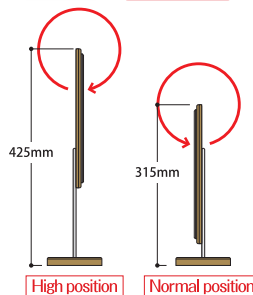

MAGNIFICATION ② Slant adjustable

*The 2x magnification mirror is made of a concave Napure Mirror having the radius of curvature (R) of 1000.

[Precaution for use]The magnification mirrors may focus the sun's rays to burn up a combustible material and cause fire. So do not use or store the magnification mirrors under direct sunlight. *At first, move your face close to the magnification mirror and then move away from the mirror to find the focal point you can see clearly reflected image. *Do not look at the magnified image too long. It may cause eyestrain or make you feel sick.

Simple Stand Mirrors made of Napure Mirror SIMPLE STAND MIRROR

Product name	SIMPLE-DESIGN STAND Napure Mirror(M)
Item Code.	NA-31
Suggested retail price	¥2,200 and tax
Size	198mm×242mm×25mm
Color	Black / Silver
JAN	[Black]772299 [Silver]772282
Quantity per carton	30
Material	[Frame]PS resin [Mirror]Napure Mirror

MAGNIFICATION ② Slant adjustable

Height-adjustable Stand Mirrors made of Napure Mirror HEIGHT-ADJUSTABLE STAND MIRROR

Product name	HEIGHT-ADJUSTABLE STAND Napure Mirror
Item Code.	NA-53
Suggested retail price	¥3,900 and tax
Size	200mm×100mm×315mm(Normal) / 425mm(High)
Color	maple
JAN	771704
Quantity per carton	20
Material	[Frame]MDF (medium density fiberboard) [Mirror]Napure Mirror

Height adjustable Slant adjustable

Height adjustable to two positions for easy makeup