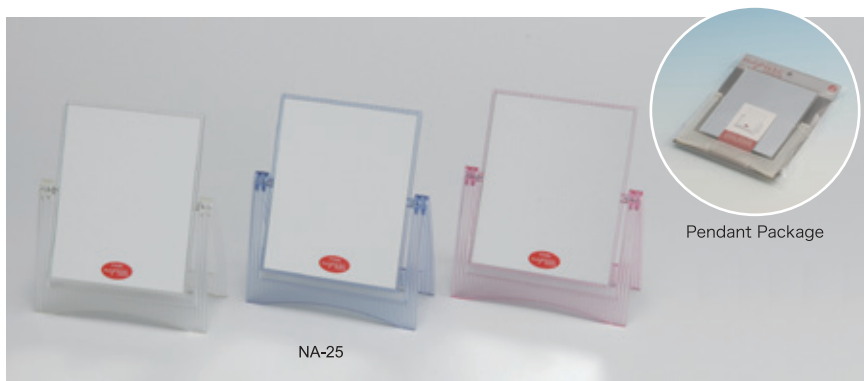

The patented Napure Mirror (Japanese Patent No. 3732490)
Napure Mirror, Gloss and reflection proved by the patent

A high-class mirror more excellent than others to reflect the real color of your skin as seen by others

High Class Mirror

Tabletop 3-Way Mirror made of Napure Mirror
3-WAY STAND MIRROR

Product name	3-WAY STAND Napure Mirror
Item Code.	NA-28
Suggested retail price	¥1,400 and tax
Size	125mm×155mm
Color	Metallic silver
JAN	772138
Quantity per carton	60入
Material	[Frame]PS resin [Mirror]Napure Mirror

napure MIRROR Slant adjustable Triple-sided Mirror

STAND

Pendant Package

NA-26

Pendant Package

NA-27

Tabletop Mirrors made of Napure Mirror **STAND MIRROR**

Product name	Item Code.	Suggested retail price	Size	Color	JAN	Quantity per carton	Material
ALUMINUM-FRAMED STAND Napure Mirror (M)	NA-26	¥1,400 and tax	170mm×200mm	Silver	772015	60	[Frame]Aluminum [Mirror]Napure Mirror
ALUMINUM-FRAMED STAND Napure Mirror (L)	NA-27	¥1,700 and tax	220mm×200mm	Silver	772022	48	[Frame]Aluminum [Mirror]Napure Mirror

napure MIRROR Slant adjustable

Pendant Package

NA-25

Tabletop Mirrors made of Napure Mirror
STAND MIRROR with COLORED FRAME

Product name	STAND Napure Mirror with COLORED FRAME
Item Code.	NA-25
Suggested retail price	¥900 and tax
Size	156mm×190mm
Color	Clear / Blue / Pink
JAN	[Clear]772008
	[Blue]771995
	[Pink]771988
Quantity per carton	72
Material	[Frame]PS resin [Mirror]Napure Mirror