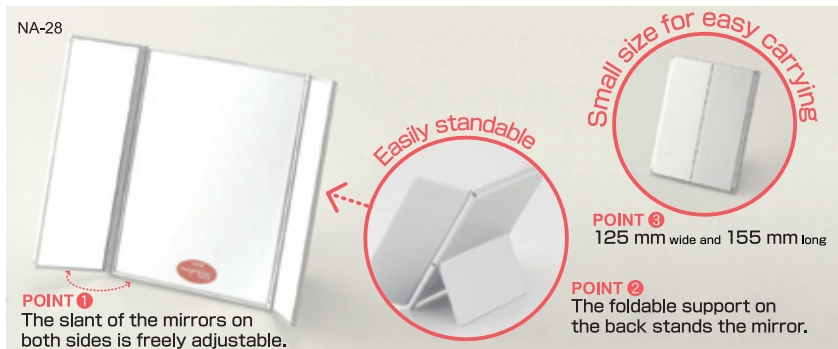

The patented Napure Mirror (Japanese Patent No. 3732490)
Napure Mirror, Gloss and reflection proved by the patent

A high-class mirror more excellent than others to reflect the real color of your skin as seen by others

High Class Mirror

Tabletop 3-Way Mirror made of Napure Mirror
3-WAY STAND MIRROR

Product name	3-WAY STAND Napure Mirror
Item Code.	NA-28
Suggested retail price	¥1,400 and tax
Size	125mm×155mm
Color	Metallic silver
JAN	772138
Quantity per carton	60入
Material	[Frame]PS resin [Mirror]Napure Mirror

napure MIRROR Slant adjustable

Pendant Package

NA-25

Tabletop Mirrors made of Napure Mirror
STAND MIRROR with COLORED FRAME

Product name	STAND Napure Mirror with COLORED FRAME
Item Code.	NA-25
Suggested retail price	¥900 and tax
Size	156mm×190mm
Color	Clear / Blue / Pink
JAN	[Clear]772008
	[Blue]771995
	[Pink]771988
Quantity per carton	72
Material	[Frame]PS resin [Mirror]Napure Mirror