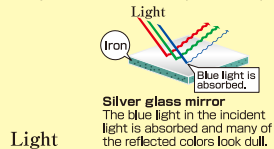

Comparison in reflection (in our test)