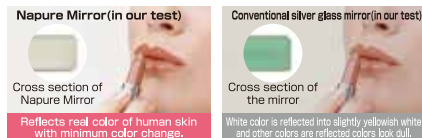

Glass of high clarity

The glass used for the conventional mirrors contains considerable amount of iron to absorb blue light of the incident light and make white color look dull. We have developed "Napure Mirror" made of clear glass with minimum iron content. "Napure Mirror" rarely changes the reflected colors to show natural and pure colors without influence by the glass. Thus "Napure Mirror" is the most suitable for matching the foundation to the colors of your skin and partial makeup.