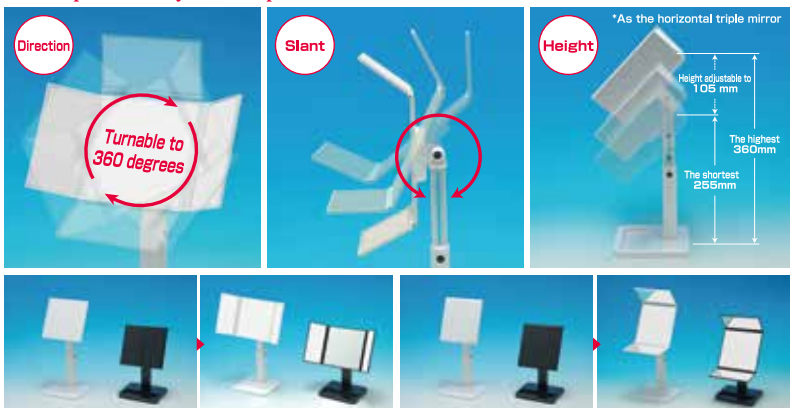

Comparison in reflection (in our test)

Direction Slant Height Free Style

The Napure Mirror reflects the real color of your skin.
Convenient for the makeup on the whole of your face and for partial makeup such as eye makeup.