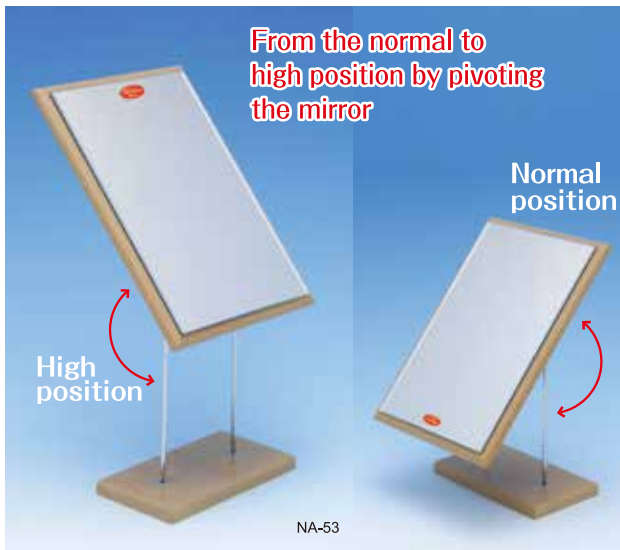

MAGNIFICATION ② Slant adjustable

*The 2x magnification mirror is made of a concave Napure Mirror having the radius of curvature (R) of 1000.

[Precaution for use]The magnification mirrors may focus the sun's rays to burn up a combustible material and cause fire. So do not use or store the magnification mirrors under direct sunlight. *At first, move your face close to the magnification mirror and then move away from the mirror to find the focal point you can see clearly reflected image. *Do not look at the magnified image too long. It may cause eyestrain or make you feel sick.

Simple Stand Mirrors made of Napure Mirror SIMPLE STAND MIRROR

Product name	SIMPLE-DESIGN STAND Napure Mirror(M)
Item Code.	NA-31
Suggested retail price	¥2,000 and tax
Size	198mm×242mm×25mm
Color	Black / Silver
JAN	[Black]772299 [Silver]772282
Quantity per carton	30
Material	[Frame]PS resin [Mirror]Napure Mirror

MAGNIFICATION ② Slant adjustable

Height-adjustable Stand Mirrors made of Napure Mirror HEIGHT-ADJUSTABLE STAND MIRROR

Product name	HEIGHT-ADJUSTABLE STAND Napure Mirror
Item Code.	NA-53
Suggested retail price	¥3,900 and tax
Size	200mm×100mm×315mm(Normal) / 425mm(High)
Color	maple
JAN	771704
Quantity per carton	20
Material	[Frame]MDF (medium density fiberboard) [Mirror]Napure Mirror

Height adjustable Slant adjustable

Height adjustable to two positions for easy makeup