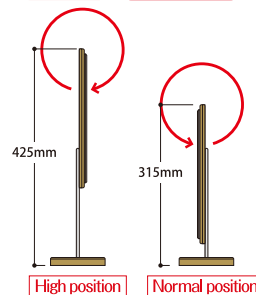

MAGNIFICATION ② Slant adjustable

*The 2x magnification mirror is made of a concave Napure Mirror having the radius of curvature (R) of 1000.

[Precaution for use]The magnification mirrors may focus the sun's rays to burn up a combustible material and cause fire. So do not use or store the magnification mirrors under direct sunlight. *At first, move your face close to the magnification mirror and then move away from the mirror to find the focal point you can see clearly reflected image. *Do not look at the magnified image too long. It may cause eyestrain or make you feel sick.

Simple Stand Mirrors made of Napure Mirror SIMPLE STAND MIRROR

Product name	SIMPLE-DESIGN STAND Napure Mirror(M)
Item Code.	NA-31
Suggested retail price	¥2,000 and tax
Size	198mm×242mm×25mm
Color	Black / Silver
JAN	[Black]772299 [Silver]772282
Quantity per carton	30
Material	[Frame]PS resin [Mirror]Napure Mirror

MAGNIFICATION ② Slant adjustable

Height-adjustable Stand Mirrors made of Napure Mirror HEIGHT-ADJUSTABLE STAND MIRROR

Product name	HEIGHT-ADJUSTABLE STAND Napure Mirror
Item Code.	NA-53
Suggested retail price	¥3,900 and tax
Size	200mm×100mm×315mm(Normal) / 425mm(High)
Color	maple
JAN	771704
Quantity per carton	20
Material	[Frame]MDF (medium density fiberboard) [Mirror]Napure Mirror

Height adjustable Slant adjustable

Height adjustable to two positions for easy makeup