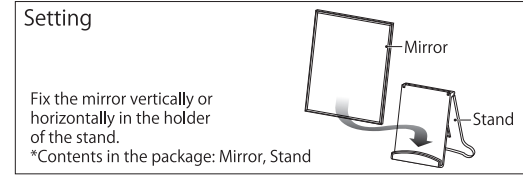

Simple form fitting to various interior designs
Stand Mirror for complete makeup
 Wide surface convenient for makeup

Simple stand mirror used anywhere, horizontally and vertically standable
HIGH-QUALITY STAND MIRROR

| | |
|------------------------|--|
| Product name | HIGH-QUALITY STAND MIRROR |
| Item Code | HQ-01 |
| Suggested retail price | ¥900 and tax |
| Size | [Frame] 152mm×207mm×20mm |
| | [Mirror] 152mm×202mm×5mm |
| | [Package] 165mm×220mm×28mm |
| | [Weight] 420g(Net weight) / 470g(Gross weight) |
| JAN | 772985 |
| Quantity per carton | 36 |
| Material | [Mirror] glass mirror [Stand] PS resin |

Slant adjustable

Stand mirror with a storage tray for accessories on the stand
STAND MIRROR

| | |
|------------------------|--|
| Product name | SHELDON DELUXE STAND MIRROR |
| Item Code | H-318 |
| Suggested retail price | ¥1,400 and tax |
| Size | 193mm×247mm×74mm |
| Color | Black |
| JAN | 771865 |
| Quantity per carton | 24 |
| Material | [Frame] PS resin [Mirror] glass mirror |