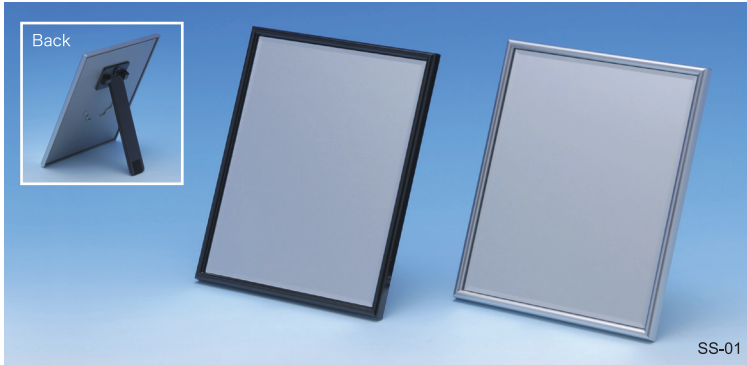

Simple form fitting to various interior designs
Stand Mirror for complete makeup
 Wide surface convenient for makeup

Simple stand mirror used anywhere, horizontally and vertically standable
HIGH-QUALITY STAND MIRROR

| | |
|------------------------|--|
| Product name | HIGH-QUALITY STAND MIRROR |
| Item Code | HQ-01 |
| Suggested retail price | ¥900 and tax |
| Size | [Frame] 152mm×207mm×20mm |
| | [Mirror] 152mm×202mm×5mm |
| | [Package] 165mm×220mm×28mm |
| | [Weight] 420g(Net weight) / 470g(Gross weight) |
| JAN | 772985 |
| Quantity per carton | 36 |
| Material | [Mirror] glass mirror [Stand] PS resin |

Stand mirror with simple form
SIMPLE STAND MIRROR

| | |
|------------------------|--|
| Product name | SIMPLE STAND MIRROR (M) |
| Item Code | SS-01 |
| Suggested retail price | ¥1,200 and tax |
| Size | 198mm×242mm×25mm |
| Color | Black / Silver |
| JAN | [Black] 773203 [Silver] 773197 |
| Quantity per carton | 30 |
| Material | [Frame] PS resin [Mirror] glass mirror |

Slant adjustable

Stand mirror with a storage tray for accessories on the stand
STAND MIRROR

| | |
|------------------------|--|
| Product name | SHELDON DELUXE STAND MIRROR |
| Item Code | H-318 |
| Suggested retail price | ¥1,400 and tax |
| Size | 193mm×247mm×74mm |
| Color | Black |
| JAN | 771865 |
| Quantity per carton | 24 |
| Material | [Frame] PS resin [Mirror] glass mirror |