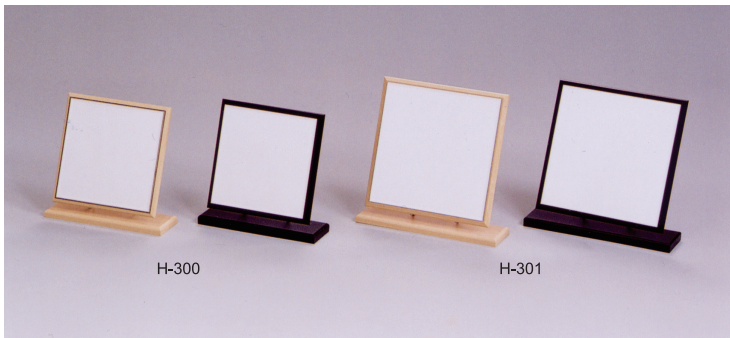

Simple form fitting to various interior designs
Stand Mirror for complete makeup
 Wide surface convenient for makeup

STAND

Stand Mirrors with the frame and stand made of MDF
STAND MIRROR

Product name	WOODEN-FRAMED STAND MIRROR : WOODEN-FRAMED STAND MIRROR	
Item Code.	H-300(Black/Wood grain)	H-301 (Black/Wood grain)
Suggested retail price	¥2,400 and tax	¥3,000 and tax
Size	252mm×245mm×78mm	302mm×290mm×78mm
Color	Black / Wood grain	Black / Wood grain
JAN	[Black]300126 [Wood grain]300133	[Black]301123 [Wood grain]301130
Quantity per carton	20	16
Material	[Frame]MDF (medium density fiberboard) [Mirror]glass mirror	

Stand mirror with the black MDF stand and 5-mm thick luxurious beveled mirror
STAND MIRROR

Product name	SHELDON DELUXE STAND MIRROR, Black stand series	
Item Code.	[H-117]¥1,800 and tax	252mm×240mm
Suggested retail price	[H-118]¥1,600 and tax	198mm×240mm
Size	[H-121]¥2,000 and tax	228mm×290mm
	[H-124]¥2,600 and tax	302mm×340mm
Color	Silver (arm)	
JAN	[H-117S]117014 (20)	[H-118S]118011 (24)
Quantity per carton	[H-121S]121011 (20)	[H-124S]124012 (14)
Material	[Stand]MDF (medium density fiberboard) [Mirror]glass mirror	

Slant adjustable *Depth: 78 mm (common to all of the items)

Stand mirror with the maple MDF stand and 5-mm thick luxurious beveled mirror
STAND MIRROR

Product name	SHELDON DELUXE STAND MIRROR, Woody stand series	
Item Code.	[H-217]¥1,800 and tax	252mm×240mm
Suggested retail price	[H-218]¥1,600 and tax	198mm×240mm
Size	[H-221]¥2,000 and tax	228mm×290mm
	[H-224]¥2,600 and tax	302mm×340mm
Color	Silver (arm)	
JAN	[H-217S]217011 (20)	[H-218S]218018(24)
Quantity per carton	[H-221S]221018(20)	[H-224S]224019 (14)
Material	[Stand]MDF (medium density fiberboard) [Mirror]glass mirror	