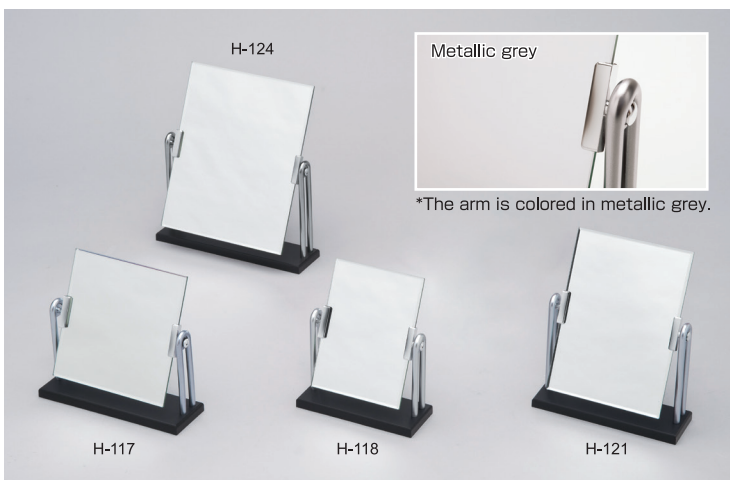

Simple form fitting to various interior designs
Stand Mirror for complete makeup
 Wide surface convenient for makeup

STAND

Stand Mirrors with the frame and stand made of MDF
STAND MIRROR

Product name	WOODEN-FRAMED STAND MIRROR : WOODEN-FRAMED STAND MIRROR	
Item Code.	H-300(Black/Wood grain)	H-301 (Black/Wood grain)
Suggested retail price	¥2,400 and tax	¥3,000 and tax
Size	252mm×245mm×78mm	302mm×290mm×78mm
Color	Black / Wood grain	Black / Wood grain
JAN	[Black]300126 [Wood grain]300133	[Black]301123 [Wood grain]301130
Quantity per carton	20	16
Material	[Frame]MDF (medium density fiberboard) [Mirror]glass mirror	

Stand mirror with the black MDF stand and 5-mm thick luxurious beveled mirror
STAND MIRROR

Product name	SHELDON DELUXE STAND MIRROR, Black stand series	
Item Code.	[H-117]¥1,800 and tax	252mm×240mm
Suggested retail price	[H-118]¥1,600 and tax	198mm×240mm
Size	[H-121]¥2,000 and tax	228mm×290mm
	[H-124]¥2,600 and tax	302mm×340mm
Color	Silver (arm)	
JAN	[H-117S]117014 (20)	[H-118S]118011 (24)
Quantity per carton	[H-121S]121011 (20)	[H-124S]124012 (14)
Material	[Stand]MDF (medium density fiberboard) [Mirror]glass mirror	

Slant adjustable *Depth: 78 mm (common to all of the items)

Stand mirror with the maple MDF stand and 5-mm thick luxurious beveled mirror
STAND MIRROR

Product name	SHELDON DELUXE STAND MIRROR, Woody stand series	
Item Code.	[H-217]¥1,800 and tax	252mm×240mm
Suggested retail price	[H-218]¥1,600 and tax	198mm×240mm
Size	[H-221]¥2,000 and tax	228mm×290mm
	[H-224]¥2,600 and tax	302mm×340mm
Color	Silver (arm)	
JAN	[H-217S]217011 (20)	[H-218S]218018(24)
Quantity per carton	[H-221S]221018(20)	[H-224S]224019 (14)
Material	[Stand]MDF (medium density fiberboard) [Mirror]glass mirror	