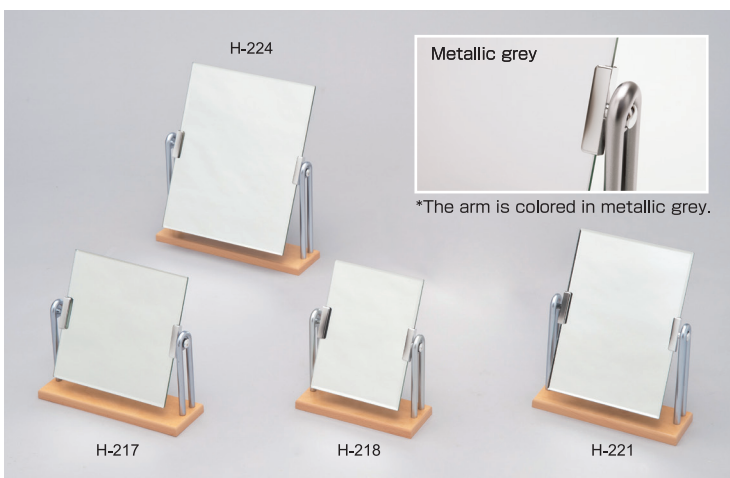

Simple form fitting to various interior designs
Stand Mirror for complete makeup
 Wide surface convenient for makeup

STAND

Stand Mirrors with the frame and stand made of MDF
STAND MIRROR

Product name	WOODEN-FRAMED STAND MIRROR : WOODEN-FRAMED STAND MIRROR	
Item Code.	H-300(Black/Wood grain)	H-301 (Black/Wood grain)
Suggested retail price	¥2,400 and tax	¥3,000 and tax
Size	252mm×245mm×78mm	302mm×290mm×78mm
Color	Black / Wood grain	Black / Wood grain
JAN	[Black]300126 [Wood grain]300133	[Black]301123 [Wood grain]301130
Quantity per carton	20	16
Material	[Frame]MDF (medium density fiberboard) [Mirror]glass mirror	

Stand mirror with the black MDF stand and 5-mm thick luxurious beveled mirror
STAND MIRROR

Product name	SHELDON DELUXE STAND MIRROR, Black stand series	
Item Code.	[H-117]¥1,800 and tax	252mm×240mm
Suggested retail price	[H-118]¥1,600 and tax	198mm×240mm
Size	[H-121]¥2,000 and tax	228mm×290mm
	[H-124]¥2,600 and tax	302mm×340mm
Color	Silver (arm)	
JAN	[H-117S]117014 (20)	[H-118S]118011 (24)
Quantity per carton	[H-121S]121011 (20)	[H-124S]124012 (14)
Material	[Stand]MDF (medium density fiberboard) [Mirror]glass mirror	

Slant adjustable *Depth: 78 mm (common to all of the items)

Stand mirror with the maple MDF stand and 5-mm thick luxurious beveled mirror
STAND MIRROR

Product name	SHELDON DELUXE STAND MIRROR, Woody stand series	
Item Code.	[H-217]¥1,800 and tax	252mm×240mm
Suggested retail price	[H-218]¥1,600 and tax	198mm×240mm
Size	[H-221]¥2,000 and tax	228mm×290mm
	[H-224]¥2,600 and tax	302mm×340mm
Color	Silver (arm)	
JAN	[H-217S]217011 (20)	[H-218S]218018(24)
Quantity per carton	[H-221S]221018(20)	[H-224S]224019 (14)
Material	[Stand]MDF (medium density fiberboard) [Mirror]glass mirror	