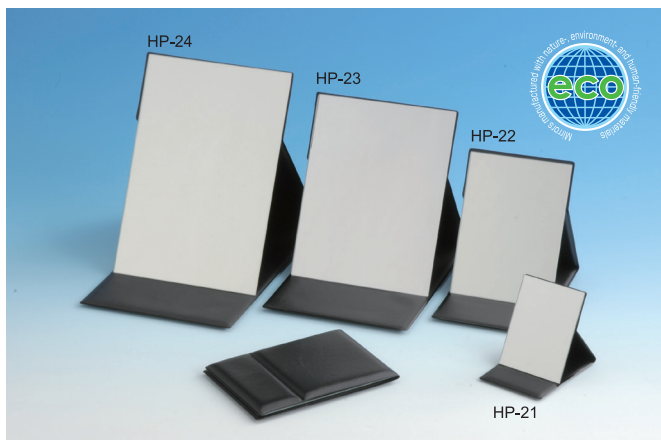

Professional Model Foldable Stand Mirrors, Magnification Mirrors, Hand Mirrors

Other Mirrors

User-friendly & Simple Form

Eco-friendly Professional Model Foldable Stand Mirror PROFESSIONAL MODEL FOLDABLE STAND MIRROR **eco**

Product name	PROFESSIONAL MODEL FOLDABLE STAND MIRROR, ECO(S·M·L·LL)			
Item Code.	[S]HP-21	[M]HP-22	[L]HP-23	[LL]HP-24
Suggested retail price	[S]¥450 and tax [M]¥800 and tax [L]¥1,500 and tax [LL]¥2,000 and tax			
Size	[S]80mm×110mm		[M]125mm×175mm	
	[L]175mm×225mm		[LL]185mm×280mm	
Color	black			
JAN	[S]240712	[M]240729	[L]240736	[LL]240743
Quantity per carton	[S]240	[M]120	[L]60	[LL]40
Material	[Frame]EVA resin [Mirror]glass mirror			

PROFESSIONAL MODEL

MAGNIFICATION

STAND&HAND

Magnification Compact Mirror with Cute Glittering Frame MAGNIFICATION COMPACT MIRROR

Product name	2x MAGNIFICATION COMPACT MIRROR	3x MAGNIFICATION COMPACT MIRROR
Item Code.	HZ-02	HZ-03
Suggested retail price	¥600 and tax	¥700 and tax
Size	97mm×106mm	97mm×106mm
Color	Pink	Pink
JAN	240149	240163
Quantity per carton	144	144
Material	[Frame]PS resin [Mirror]glass	[Frame]PS resin [Mirror]glass

Stand & Hand Mirrors with pastel-colored frames STAND & HAND MIRROR

Product name	STAND & HAND MIRROR with Pastel-colored Frame		
Item Code.	HS-001		
Suggested retail price	¥600 and tax		
Size	127mm×215mm		
Color	Blue / Pink / White		
JAN	[Blue] 101013	[Pink] 101020	[White] 101051
Quantity per carton	120		
Material	[Frame]PS resin [Mirror]glass mirror		