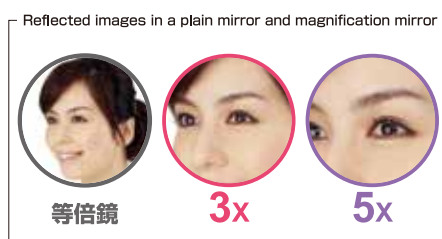

Easy-to-carry Foldable and Standable Compact Magnification Mirrors
 The magnification mirror magnifies your face to the details and is suitable to care keratin plugs, mottles and wrinkles on your skin.

PROFESSIONAL MODEL MAGNIFICATION MIRROR

[Usage]

●At first, move your face close to the magnification mirror and then move away from the mirror to find the focal point you can see clearly reflected image. ●A mirror of greater curvature has shorter focal length, in other words, you can see a clear image nearer to the mirror surface. ●A high-magnification mirror gives vague image outside the focal point. ●Do not look at the magnified image too long. It may cause eyestrain or make you feel sick.

*Images are magnified in concave mirrors and enlarged more with the increase of their curvature. The magnification of our mirrors is roughly indicated by the radius of curvature (abbreviated as "R") of the mirrors. A magnification mirror having smaller radius of curvature (R) has greater curvature, in other words, reflects a larger image.

PROFESSIONAL MODEL MAGNIFICATION MIRROR 3x 5x

Product name	Item Code.	Suggested retail price	Size	Pattern	JAN	Quantity per carton	Material
PROFESSIONAL MODEL MAGNIFICATION MIRROR 3x	[Floral pattern] HP-03F	¥1,500 and tax	[Product] 115mm×100mm×15mm [Package] 135mm×150mm×20mm [Weight] 78g(Net weight) / 83g(Gross weight)	Floral pattern	773494	72	[Frame]cotton fabric [Mirror]glass mirror *The 3x magnification and 5x magnification mirrors are made of concave mirrors having the radiuses of curvature (R) of 600 and 400 respectively.
	[Monochrome] HP-03M			Monochrome	773500		
	[Polka dot] HP-03D			Polka dot	773517		
PROFESSIONAL MODEL MAGNIFICATION MIRROR 5x	[Floral pattern] HP-05F	¥1,600 and tax		Floral pattern	773524	72	
	[Monochrome] HP-05M			Monochrome	773531		
	[Polka dot] HP-05D			Polka dot	773548		