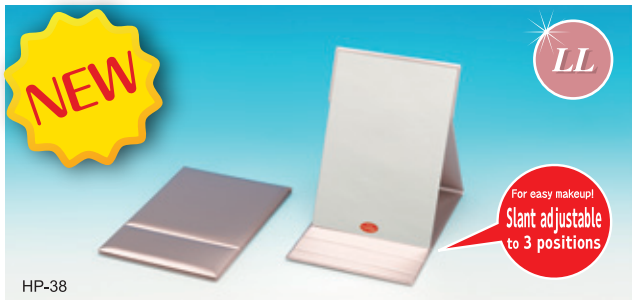

Professional Model Foldable Stand Mirror made of Napure Mirror, Gold PROFESSIONAL MODEL FOLDABLE STAND MIRROR LL 3L

Product name	Item Code	Suggested retail price	Size	Color	JAN	Quantity per carton	Material
PROFESSIONAL MODEL FOLDABLE STAND Napure Mirror	(LL) HP-38	¥2,900 and tax	[Product]185mm×280mm×15mm [Package]195mm×300mm×20mm [Weight]495g(Net weight)/505g(Gross weight)	Gold	773470	40	[Frame] PVC resin
	(XL) HP-39	¥3,900 and tax	[Product]255mm×320mm×15mm [Package]265mm×330mm×20mm [Weight]770g(Net weight)/885g(Gross weight)	Gold	773487	20	[Mirror] Napure Mirror

napure MIRROR Slant adjustable to three positions