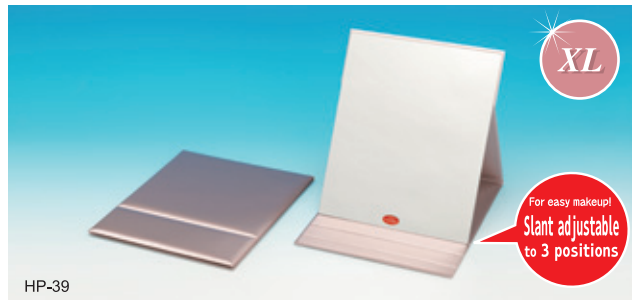

Professional Model Foldable Stand Mirror made of Napure Mirror, Gold PROFESSIONAL MODEL FOLDABLE STAND MIRROR LL 3L

Product name	Item Code	Suggested retail price	Size	Color	JAN	Quantity per carton	Material
PROFESSIONAL MODEL FOLDABLE STAND Napure Mirror	(LL) HP-38	¥2,900 and tax	[Product]185mm×280mm×15mm [Package]195mm×300mm×20mm [Weight]495g(Net weight)/505g(Gross weight)	Gold	773470	40	[Frame] PVC resin
	(XL) HP-39	¥3,900 and tax	[Product]255mm×320mm×15mm [Package]265mm×330mm×20mm [Weight]770g(Net weight)/885g(Gross weight)	Gold	773487	20	[Mirror] Napure Mirror

napure MIRROR Slant adjustable to three positions