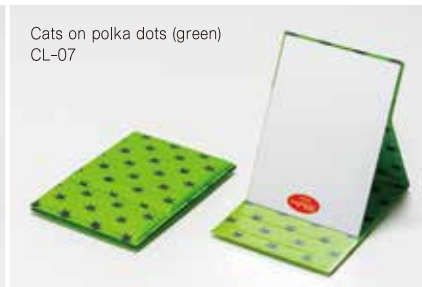

The patented Napure Mirror (Japanese Patent No. 3732490)

Napure Mirror, Gloss and reflection proved by the patent

A high-class mirror more excellent than others to reflect the real color of your skin as seen by others

High Class Mirror

Professional Model Foldable Stand Mirror with the cute cat pattern of CoCoLand PROFESSIONAL MODEL FOLDABLE STAND Napure Mirror, CoCoLand®

For easy makeup!
Slant adjustable to three positions

Professional Model Foldable Stand Mirror with the cute cat pattern of CoCoLand PROFESSIONAL MODEL FOLDABLE STAND Napure Mirror CoCoLand®

Product name	Item Code	Suggested retail price	Size	Pattern	JAN	Quantity per carton	Material
PROFESSIONAL MODEL FOLDABLE STAND Napure Mirror, CoCoLand® (M)	CL-02	¥1,400 and tax	[Product]125mm×175mm×15mm [Package]135mm×195mm×15mm [Weight]200g(Net weight) 205g(Gross weight)	Cats on musical score pattern	773333	60	[Frame] cotton fabric [Mirror] Napure Mirror
	CL-03			Cats on small polka dots	773340		
	CL-05			Walking cats	773364		
	CL-06			Cats on polka dots (red)	773937		
	CL-07			Cats on polka dots (green)	773944		

Product name	PROFESSIONAL MODEL FOLDABLE STAND Napure Mirror, Lace pattern (M)
Item Code	[Gold]HP-37G [Silver]HP-37SV [Pink]HP-37P
Suggested retail price	¥1,500 and tax
Size	[Product]125mm×175mm×15mm [Package]135mm×195mm×15mm [Weight]205g(Net weight)/ 210g(Gross weight)
Color	Gold / Silver / Pink / Blue
JAN	[Gold]773371 [Silver]773388 [Pink]773395
Quantity per carton	60
Material	[Frame]PU resin [Mirror]Napure Mirror