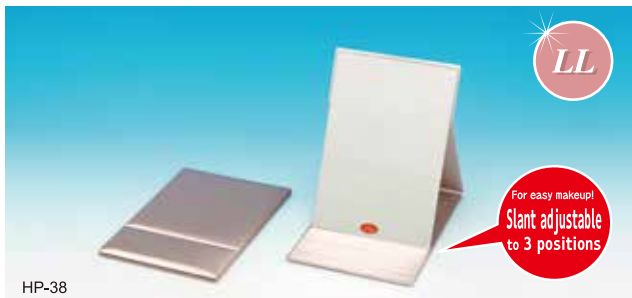

HP-39

HP-38