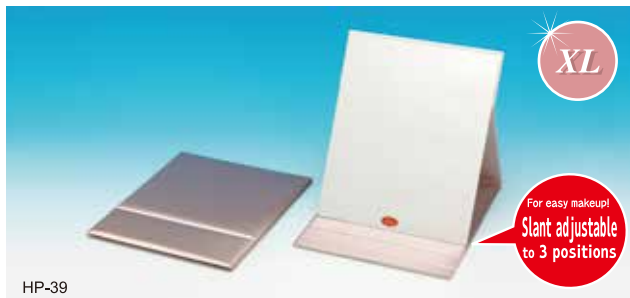

HP-39

Professional Model Foldable Stand Mirror made of Napure Mirror, Gold PROFESSIONAL MODEL FOLDABLE STAND MIRROR LL 3L

Product name	Item Code	Suggested retail price	Size	Color	JAN	Quantity per carton	Material
PROFESSIONAL MODEL FOLDABLE STAND Napure Mirror	(LL) HP-38	¥2,600 and tax	[Product]185mm×280mm×15mm [Package]195mm×300mm×20mm [Weight]495g(Net weight)/505g(Gross weight)	Gold	773470	40	[Frame] PVC resin [Mirror] Napure Mirror
	(XL) HP-39	¥3,600 and tax	[Product]255mm×320mm×15mm [Package]265mm×330mm×20mm [Weight]770g(Net weight)/885g(Gross weight)	Gold	773487	20	

napure SLANT MIRROR Slant adjustable to three positions