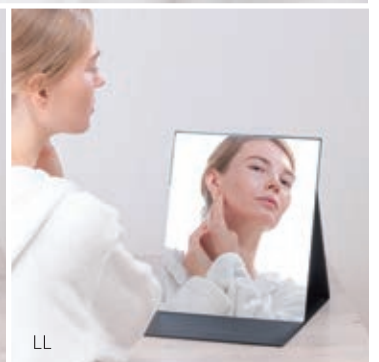

 HORIUCHI MIRROR®

Folding Mirror

HORIUCHI MIRROR is only the mirror that accurately reflect the natural color of your skin. The natural color of your skin is reflected directly and genuinely in the mirror by collect reproduction of colors. Correctly reflected color of your skin helps you match the make up colors with your face. Daily use of the Mirror opens the way to gain more beautiful skin.

Folding Mirror

Also loved by make-up professionals, the HORIUCHI MIRROR folding mirror is a slim folding-type makeup mirror that is convenient to carry.

HORIUCHI MIRROR

Capture the correct color of your skin with a specially designed mirror unaffected by the under glasses' color.

Silver Glass Mirror
The blue light in the incident light is absorbed and many of the reflected colors look dull.

HORIUCHI MIRROR
The mirror of ultra-clear plate glass reflects natural and pure colors with minimum change.

Adjustable angle

With its lock line, it is possible to freely adjust the angle of the mirror.
※M, L, LL only.

A new S size has been released.

In addition to the four colors, a card pocket has been added. (other than for black)