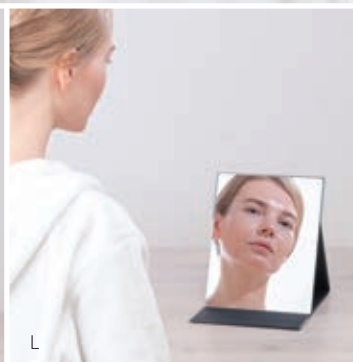

 HORIUCHI MIRROR®

Folding Mirror

HORIUCHI MIRROR is only the mirror that accurately reflect the natural color of your skin. The natural color of your skin is reflected directly and genuinely in the mirror by collect reproduction of colors. Correctly reflected color of your skin helps you match the make up colors with your face. Daily use of the Mirror opens the way to gain more beautiful skin.

Folding Mirror

Also loved by make-up professionals, the HORIUCHI MIRROR folding mirror is a slim folding-type makeup mirror that is convenient to carry.

HORIUCHI MIRROR

Capture the correct color of your skin with a specially designed mirror unaffected by the under glasses' color.

When folding

Slim and compact

Thinner than traditional upright mirrors, it can be compactly stored without taking up much space.

Frameless

Its frameless design maximizes the reflected area. The mirror has polished surfaces on its sides.

Adjustable angle

With its lock line, it is possible to freely adjust the angle of the mirror.
※M, L, LL only.

A new S size has been released.

In addition to the four colors, a card pocket has been added. (other than for black)