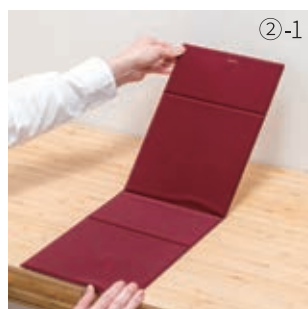

Colours

It is es a calm textured fabric. Four color variations to choose from.

How to use it in the normal position

- ①-1 Hold the sides and open the mirror.
- ①-2 Raise the mirror and adjust the angle.
- ①-3 Determine the angle with the lock line.

How to use the mirror in the high position

- ②-1 Turn it over as shown in the picture.
- ②-2 Raise the front cover and mirror.
- ②-3 Fix the mirror with a magnet.
- ②-4 Completion of the high position.