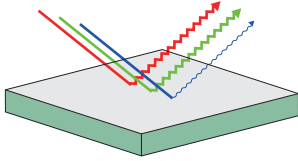

 HORIUCHI MIRROR®

2 Way Folding Mirror

HORIUCHI MIRROR is only the mirror that accurately reflect the natural color of your skin. The natural color of your skin is reflected directly and genuinely in the mirror by collect reproduction of colors. Correctly reflected color of your skin helps you match the make up colors with your face. Daily use of the Mirror opens the way to gain more beautiful skin.

2 Way Folding Mirror

The 2-way folding mirror is a foldable mirror that allows you to change the height of the mirror for make up.

HORIUCHI MIRROR

Capture the correct color of your skin with a specially designed mirror unaffected by the under glasses' color.

Slim and compact

Can be folded and stored compactly without taking up much space.

Free angle

In the normal position, you can freely adjust the angle of the mirror with the lock line.

High position

In the high position, you can use the mirror at a position about 10 cm higher than the normal position.