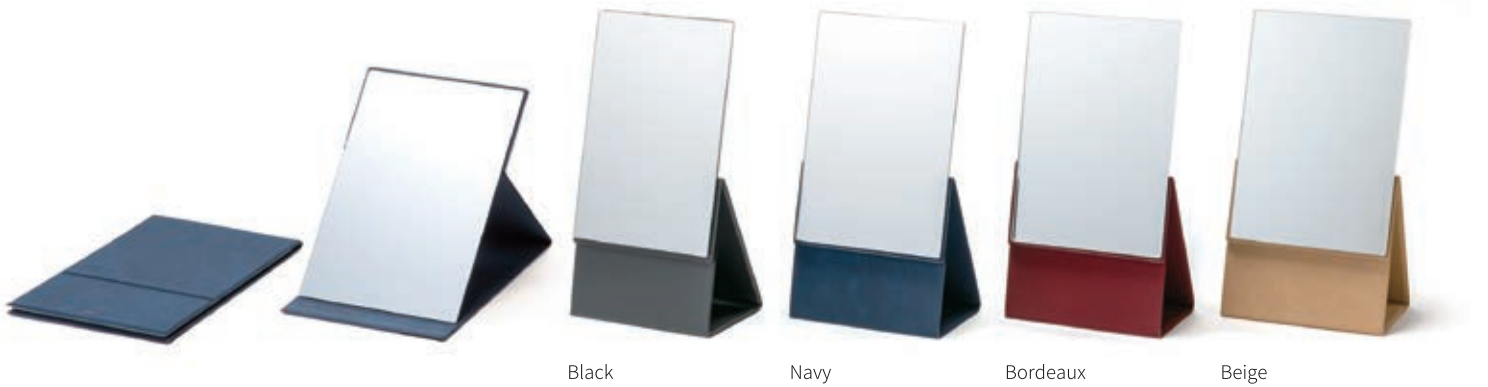

 HORIUCHI MIRROR®

2 Way Folding Mirror

HORIUCHI MIRROR is only the mirror that accurately reflect the natural color of your skin. The natural color of your skin is reflected directly and genuinely in the mirror by collect reproduction of colors. Correctly reflected color of your skin helps you match the make up colors with your face. Daily use of the Mirror opens the way to gain more beautiful skin.

Silver Glass Mirror
The blue light in the incident light is absorbed and many of the reflected colors look dull.

HORIUCHI MIRROR
The mirror of ultra-clear plate glass reflects natural and pure colors with minimum change.

Slim and compact

Can be folded and stored compactly without taking up much space.

Free angle

In the normal position, you can freely adjust the angle of the mirror with the lock line.

High position

In the high position, you can use the mirror at a position about 10 cm higher than the normal position.

Colours

It is es a calm textured fabric. Four color variations to choose from.

How to use it in the normal position

- ①-1 Hold the sides and open the mirror.
- ①-2 Raise the mirror and adjust the angle.
- ①-3 Determine the angle with the lock line.